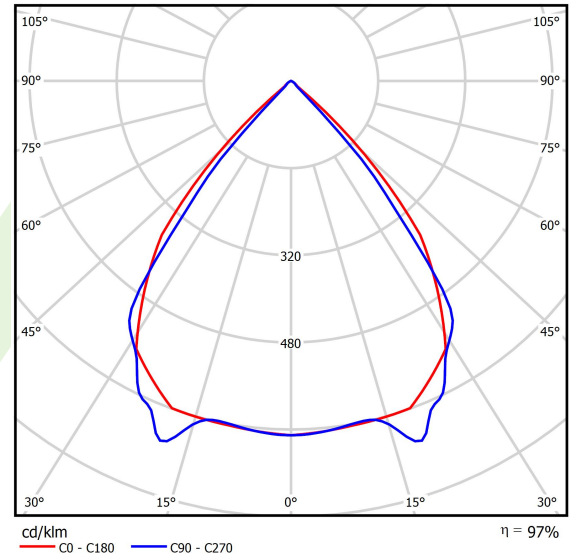

Mechanical data

Assembly	directly mounted to ceiling construction or surface mounted on slings using accessories
Material	aluminum
Color	RAL 9016 (white)
Diffuser	LOUVER (anti-glare louver)
Impact resistant	IK04
Dimensions [mm]	2240 x 60 x 70

A graph of light