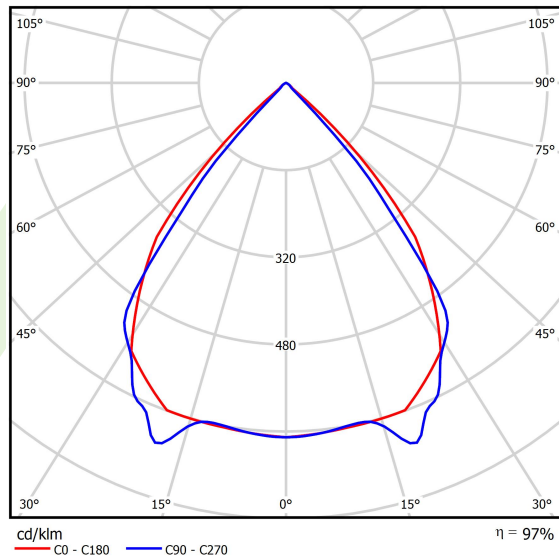

## Light and electrical data

Light source	LED
Luminous flux LED [lm]	8864
LED power [W]	44,8
Luminaire luminous flux [lm]	8606,9
Power of luminaire [W]	50,9
Luminaire's light efficiency [lm/W]	169,1
Color of the light [K]	4000
CRI	>80
SDCM (LED sources)	3
Beam angle [°]	(C0-C180) / (C90-C270) - 82,4° / 76,2°
Photobiological risk class (IEC/EN 62471)	RG0
Protection against electric shock	I
Protection degree	IP40
Voltage	220..240 V, 50..60 Hz
Lifetime of LED sources [h]	100000
Lx/By	L80/B10
Operating temperature range [°C]	5 ÷ 35
Driver	standard on/off (E)
Power factor cos φ	>0,95
Circuit load capacity	15 (B10), 25 (B16), 24 (C10), 38 (C16)

**A graph of light**