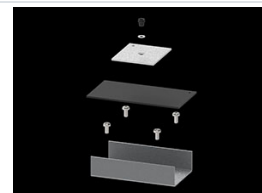

Index 19.2110.0002.24

Name X-LINE PRO LOUVER LINE
MIDDLE SET 24