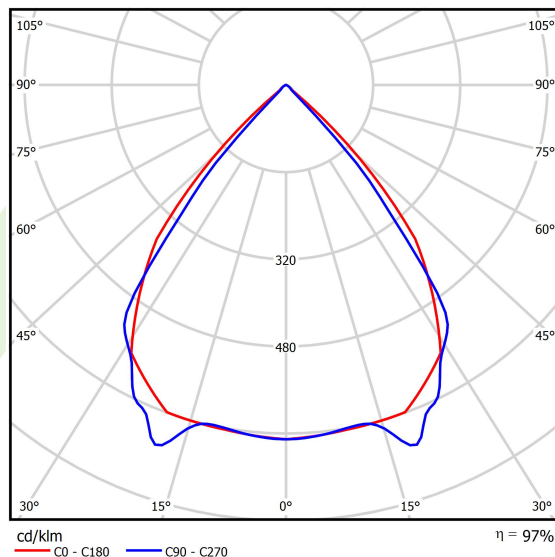

Mechanical data

Assembly	directly mounted to ceiling construction or surface mounted on slings using accessories
Material	aluminum
Color	RAL 9005 (black)
Diffuser	LOUVER (anti-glare louver)
Impact resistant	IK04
Dimensions [mm]	2240 x 60 x 70

A graph of light