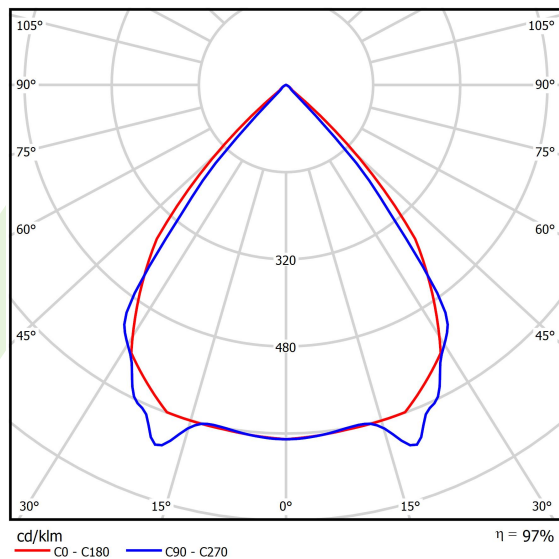

## Light and electrical data

Light source	LED
Luminous flux LED [lm]	8424
LED power [W]	44,8
Luminaire luminous flux [lm]	8179,7
Power of luminaire [W]	50,9
Luminaire's light efficiency [lm/W]	160,7
Color of the light [K]	3000
CRI	>80
SDCM (LED sources)	3
Beam angle [°]	(C0-C180) / (C90-C270) - 82,4° / 76,2°
Photobiological risk class (IEC/EN 62471)	RG0
Protection against electric shock	I
Protection degree	IP40
Voltage	220..240 V, 50..60 Hz
Lifetime of LED sources [h]	100000
Lx/By	L80/B10
Operating temperature range [°C]	5 ÷ 35
Driver	standard on/off (E)
Power factor cos φ	>0,95
Circuit load capacity	12 (B10), 19 (B16), 20 (C10), 32 (C16)

**A graph of light**