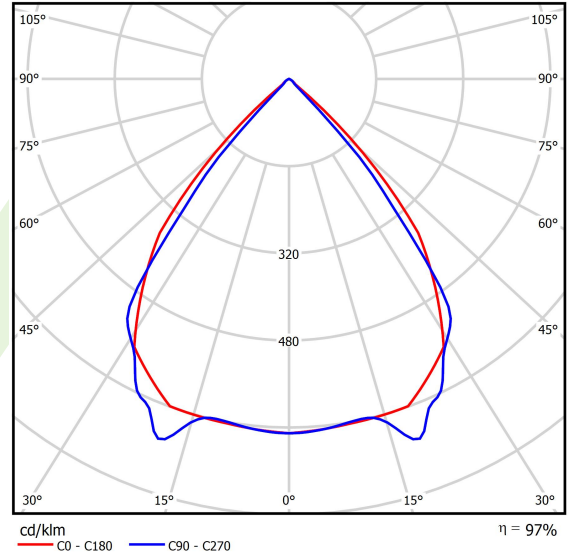

Mechanical data

Assembly	directly mounted to ceiling construction or surface mounted on slings using accessories
Material	aluminum
Color	RAL 9005 (black)
Diffuser	LOUVER (anti-glare louver)
Impact resistant	IK04
Dimensions [mm]	2240 x 60 x 70

A graph of light