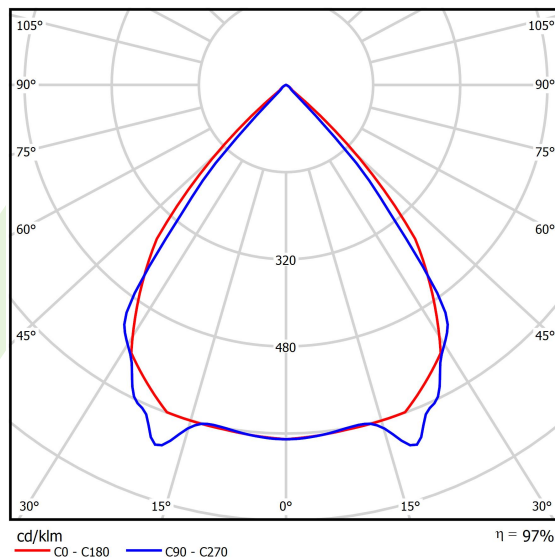

## Light and electrical data

Light source	LED
Luminous flux LED [lm]	6648
LED power [W]	33,6
Luminaire luminous flux [lm]	6455,2
Power of luminaire [W]	38,2
Luminaire's light efficiency [lm/W]	169
Color of the light [K]	4000
CRI	>80
SDCM (LED sources)	3
Beam angle [°]	(C0-C180) / (C90-C270) - 82,4° / 76,2°
Photobiological risk class (IEC/EN 62471)	RG0
Protection against electric shock	I
Protection degree	IP40
Voltage	220..240 V, 50..60 Hz
Lifetime of LED sources [h]	100000
Lx/By	L80/B10
Operating temperature range [°C]	5 ÷ 35
Driver	DIM DALI (EDD)
Power factor cos φ	>0,95
Circuit load capacity	17 (B10), 28 (B16), 26 (C10), 41 (C16)

## A graph of light