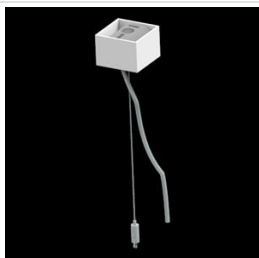

Accessories

Index 19.3272.0301.34

Name SUSPENSION NEW TYPE-A 34
LENGHT 1,5M WIRE 3X 1-POINT