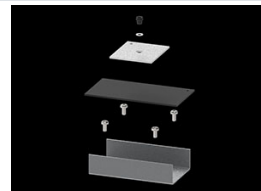

Index 19.2110.0002.24

Name X-LINE PRO LOUVER LINE
MIDDLE SET 24