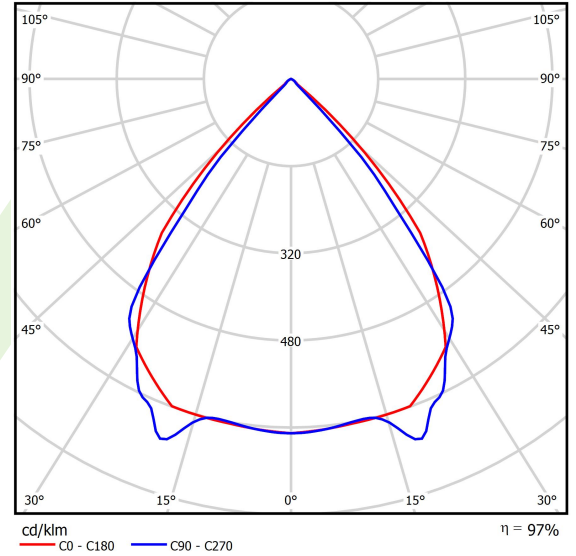

Mechanical data

Assembly	directly mounted to ceiling construction or surface mounted on slings using accessories
Material	aluminum
Color	RAL 9016 (white)
Diffuser	LOUVER (anti-glare louver)
Impact resistant	IK04
Dimensions [mm]	1680 x 60 x 70

A graph of light