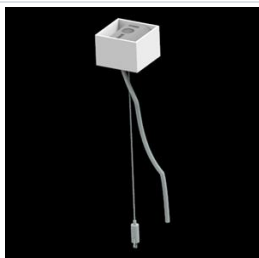

## Description

Light fitting made out of aluminium profile. Simple luminaire construction (no mounting plates or LED plates). LEDs in the standard version are mounted by inserting them into the slot in the middle of the profile. Direct (down) light distribution. Available optical systems: anti-glare louvre (silver, white or black on request). The luminaire is available in a line version. Available colors: anodized aluminum, black RAL 9005, white RAL 9016 or any color from the RAL palette on request. Gray, white or black polycarbonate end caps. Plastic plate (HIPS) masking the electronics compartment (only in luminaires with direct distribution). Possibility to use an aluminum snap-on aluminum cover. The use of luminaires typically for offices.

**Mechanical data**

Assembly	directly mounted to ceiling construction or surface mounted on slings using accessories
Material	aluminum
Color	RAL 9016 (white)
Diffuser	LOUVER (anti-glare louver)
Impact resistant	IK04
Dimensions [mm]	1680 x 60 x 70

## Accessories

Index 6E1-500KW341P-5  
Name SUSPENSION NEW TYPE-A 34  
LENGHT 1,5M WIRE 5X 1-POINT

Index 19.3272.1205.00  
Name SUSPENSION NEW TYPE-E  
LENGHT-1,5 METER WITHOUT  
WIRE 1-POINT

Index 19.2110.0001.34  
Name X-LINE PRO LOUVER LINE  
FRONT+END SET 34