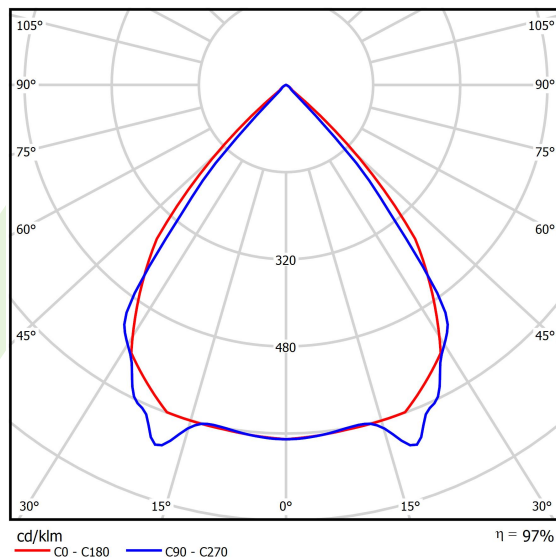

Mechanical data

Assembly	directly mounted to ceiling construction or surface mounted on slings using accessories
Material	aluminum
Color	anodised aluminum
Diffuser	LOUVER (anti-glare louver)
Impact resistant	IK04
Dimensions [mm]	1680 x 60 x 70

A graph of light