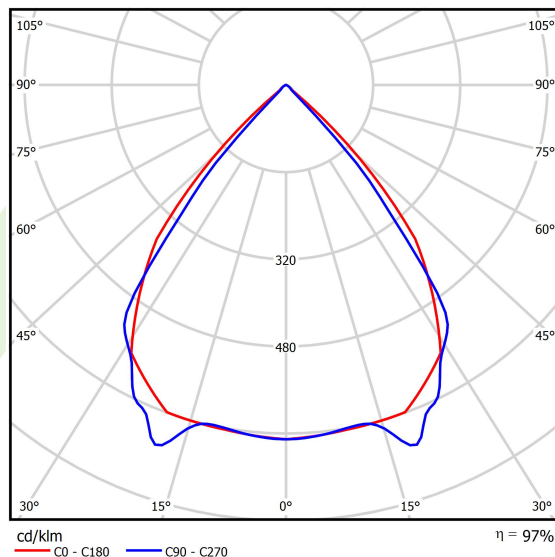

## Light and electrical data

Light source	LED
Luminous flux LED [lm]	6318
LED power [W]	33,6
Luminaire luminous flux [lm]	6134,8
Power of luminaire [W]	38,2
Luminaire's light efficiency [lm/W]	160,6
Color of the light [K]	3000
CRI	>80
SDCM (LED sources)	3
Beam angle [°]	(C0-C180) / (C90-C270) - 82,4° / 76,2°
Photobiological risk class (IEC/EN 62471)	RG0
Protection against electric shock	I
Protection degree	IP40
Voltage	220..240 V, 50..60 Hz
Lifetime of LED sources [h]	100000
Lx/By	L80/B10
Operating temperature range [°C]	5 ÷ 35
Driver	DIM DALI (EDD)
Power factor cos φ	>0,95
Circuit load capacity	17 (B10), 28 (B16), 26 (C10), 41 (C16)

**A graph of light**