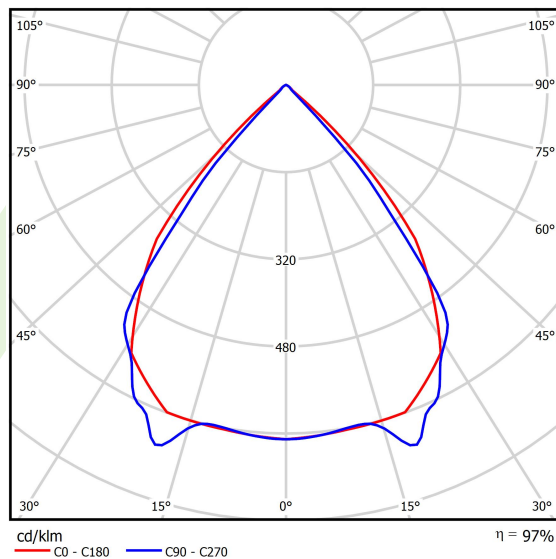

Mechanical data

Assembly	directly mounted to ceiling construction or surface mounted on slings using accessories
Material	aluminum
Color	RAL 9016 (white)
Diffuser	LOUVER (anti-glare louver)
Impact resistant	IK04
Dimensions [mm]	1680 x 60 x 70

A graph of light