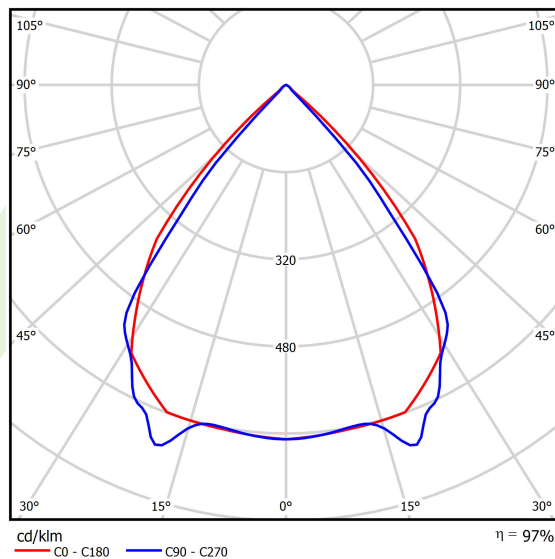

Mechanical data

Assembly	directly mounted to ceiling construction or surface mounted on slings using accessories
Material	aluminum
Color	RAL 9016 (white)
Diffuser	LOUVER (anti-glare louver)
Impact resistant	IK04
Dimensions [mm]	1680 x 60 x 70

A graph of light