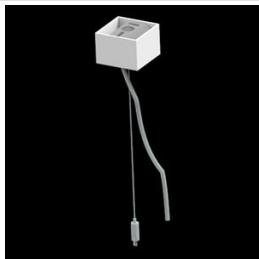

Accessories

Index 19.3272.0301.34

Name SUSPENSION NEW TYPE-A 34
LENGHT 1,5M WIRE 3X 1-POINT