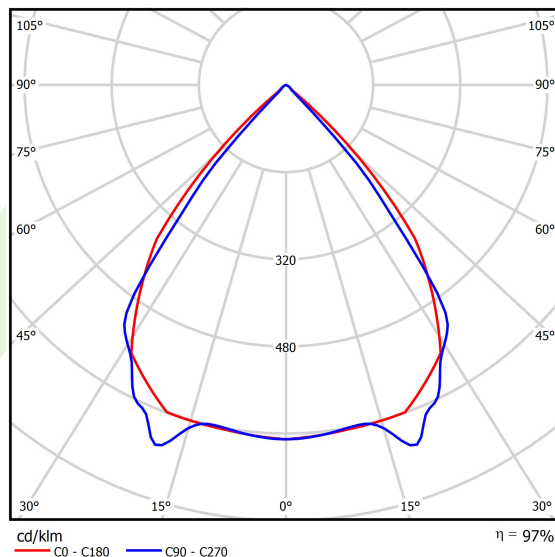

## Light and electrical data

Light source	LED
Luminous flux LED [lm]	6318
LED power [W]	33,6
Luminaire luminous flux [lm]	6134,8
Power of luminaire [W]	38,2
Luminaire's light efficiency [lm/W]	160,6
Color of the light [K]	3000
CRI	>80
SDCM (LED sources)	3
Beam angle [°]	(C0-C180) / (C90-C270) - 82,4° / 76,2°
Photobiological risk class (IEC/EN 62471)	RG0
Protection against electric shock	I
Protection degree	IP40
Voltage	220..240 V, 50..60 Hz
Lifetime of LED sources [h]	100000
Lx/By	L80/B10
Operating temperature range [°C]	5 ÷ 35
Driver	standard on/off (E)
Power factor cos φ	>0,95
Circuit load capacity	25 (B10), 40 (B16), 39 (C10), 62 (C16)

**A graph of light**