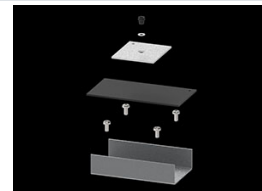

Index 19.2110.0002.24

Name X-LINE PRO LOUVER LINE
MIDDLE SET 24