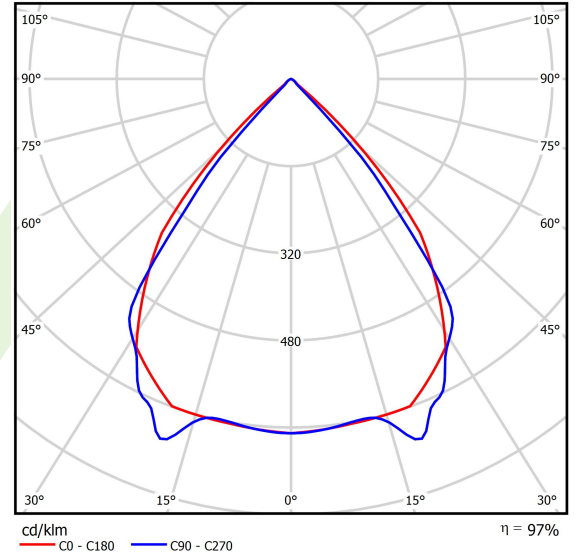

Mechanical data

Assembly	directly mounted to ceiling construction or surface mounted on slings using accessories
Material	aluminum
Color	RAL 9016 (white)
Diffuser	LOUVER (anti-glare louver)
Impact resistant	IK04
Dimensions [mm]	1120 x 60 x 70

A graph of light