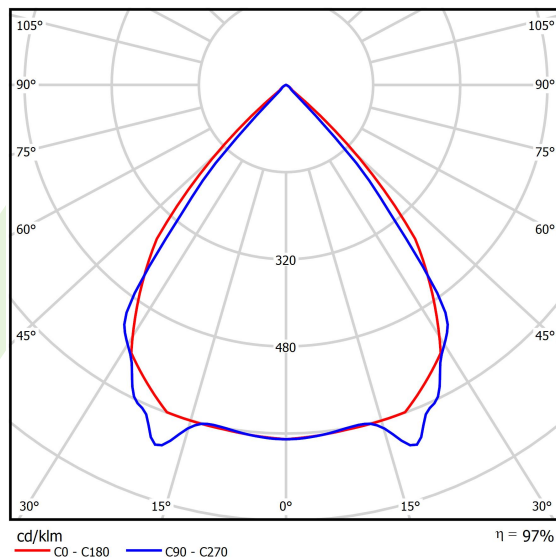

Mechanical data

Assembly	directly mounted to ceiling construction or surface mounted on slings using accessories
Material	aluminum
Color	RAL 9016 (white)
Diffuser	LOUVER (anti-glare louver)
Impact resistant	IK04
Dimensions [mm]	1120 x 60 x 70

A graph of light