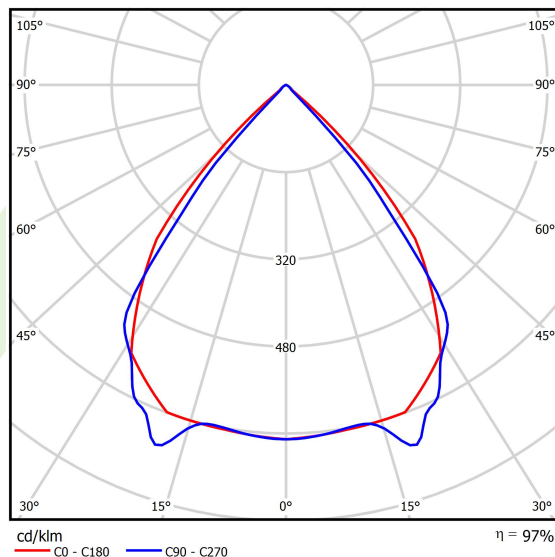

## Light and electrical data

Light source	LED
Luminous flux LED [lm]	4212
LED power [W]	22,4
Luminaire luminous flux [lm]	4089,9
Power of luminaire [W]	25,5
Luminaire's light efficiency [lm/W]	160,4
Color of the light [K]	3000
CRI	>80
SDCM (LED sources)	3
Beam angle [°]	(C0-C180) / (C90-C270) - 82,4° / 76,2°
Photobiological risk class (IEC/EN 62471)	RG0
Protection against electric shock	I
Protection degree	IP40
Voltage	220..240 V, 50..60 Hz
Lifetime of LED sources [h]	100000
Lx/By	L80/B10
Operating temperature range [°C]	5 ÷ 35
Driver	DIM DALI (EDD)
Power factor cos φ	>0,95
Circuit load capacity	17 (B10), 28 (B16), 26 (C10), 41 (C16)

**A graph of light**