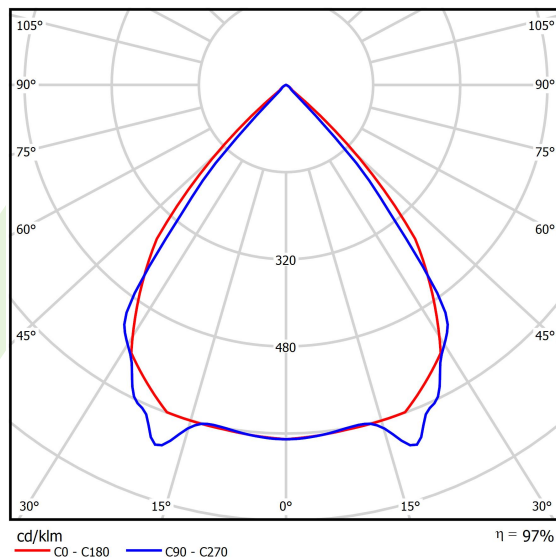

## Light and electrical data

Light source	LED
Luminous flux LED [lm]	4212
LED power [W]	22,4
Luminaire luminous flux [lm]	4089,9
Power of luminaire [W]	25,5
Luminaire's light efficiency [lm/W]	160,4
Color of the light [K]	3000
CRI	>80
SDCM (LED sources)	3
Beam angle [°]	(C0-C180) / (C90-C270) - 82,4° / 76,2°
Photobiological risk class (IEC/EN 62471)	RG0
Protection against electric shock	I
Protection degree	IP40
Voltage	220..240 V, 50..60 Hz
Lifetime of LED sources [h]	100000
Lx/By	L80/B10
Operating temperature range [°C]	5 ÷ 35
Driver	DIM DALI (EDD)
Power factor cos φ	>0,95
Circuit load capacity	17 (B10), 28 (B16), 26 (C10), 41 (C16)

## A graph of light