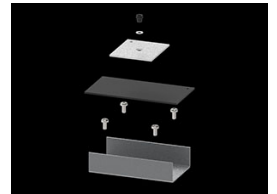

Index 19.2110.0002.24

Name X-LINE PRO LOUVER LINE
MIDDLE SET 24