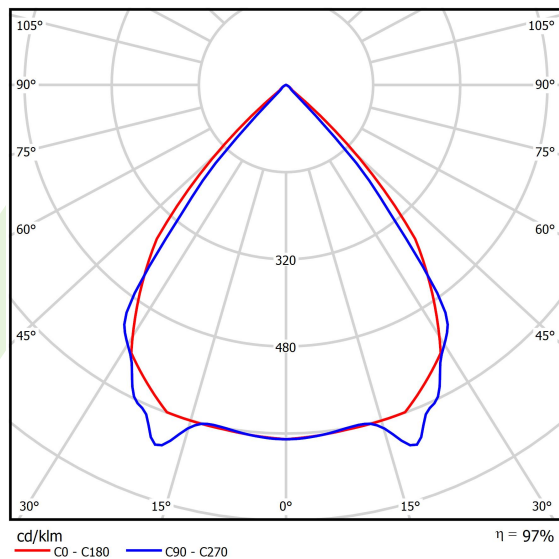

Mechanical data

Assembly	directly mounted to ceiling construction or surface mounted on slings using accessories
Material	aluminum
Color	anodised aluminum
Diffuser	LOUVER (anti-glare louver)
Impact resistant	IK04
Dimensions [mm]	1120 x 60 x 70

A graph of light