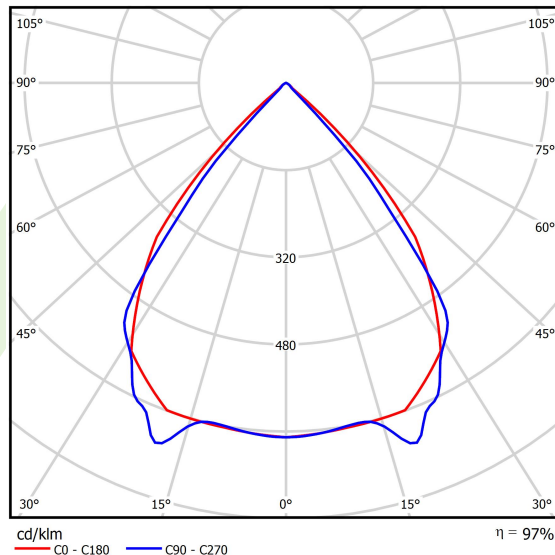

Mechanical data

Assembly	directly mounted to ceiling construction or surface mounted on slings using accessories
Material	aluminum
Color	RAL 9016 (white)
Diffuser	LOUVER (anti-glare louver)
Impact resistant	IK04
Dimensions [mm]	1120 x 60 x 70

A graph of light