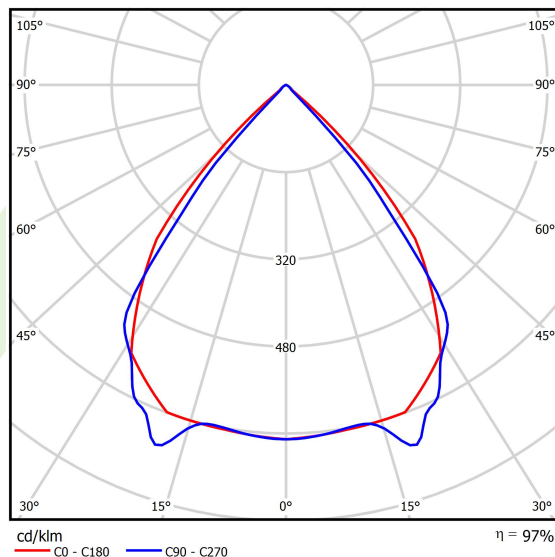

Mechanical data

Assembly	directly mounted to ceiling construction or surface mounted on slings using accessories
Material	aluminum
Color	anodised aluminum
Diffuser	LOUVER (anti-glare louver)
Impact resistant	IK04
Dimensions [mm]	1120 x 60 x 70

A graph of light