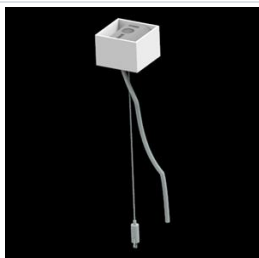

Accessories

Index 6E1-500KW041P-3
Name SUSPENSION NEW TYPE-A 04
LENGHT 1,5M WIRE 3X 1-POINT