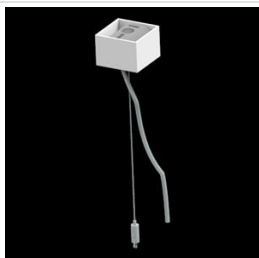

Product: X-LINE PRO 4000 LOUVER E 04 830 LINE / L-1120MM

Index: 19.2110.3331.04

Description

Light fitting made out of aluminium profile. Simple luminaire construction (no mounting plates or LED plates). LEDs in the standard version are mounted by inserting them into the slot in the middle of the profile. Direct (down) light distribution. Available optical systems: anti-glare louvre (silver, white or black on request). The luminaire is available in a line version. Available colors: anodized aluminum, black RAL 9005, white RAL 9016 or any color from the RAL palette on request. Gray, white or black polycarbonate end caps. Plastic plate (HIPS) masking the electronics compartment (only in luminaires with direct distribution). Possibility to use an aluminum snap-on aluminum cover. The use of luminaires typically for offices.

Mechanical data

Assembly	directly mounted to ceiling construction or surface mounted on slings using accessories
Material	aluminum
Color	RAL 9005 (black)
Diffuser	LOUVER (anti-glare louver)
Impact resistant	IK04
Dimensions [mm]	1120 x 60 x 70

A graph of light

Accessories

Index 6E1-500KW041P-3

Name SUSPENSION NEW TYPE-A 04
LENGHT 1,5M WIRE 3X 1-POINT

Index 19.3272.1205.00

Name SUSPENSION NEW TYPE-E
LENGHT-1,5 METER WITHOUT
WIRE 1-POINT

Index 19.2110.0001.04