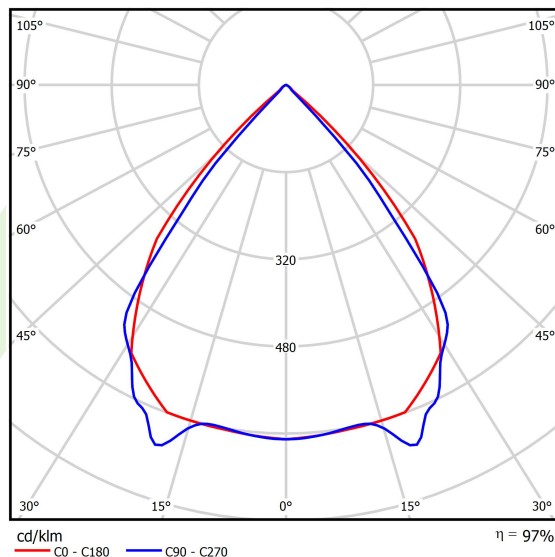

Mechanical data

Assembly	directly mounted to ceiling construction or surface mounted on slings using accessories
Material	aluminum
Color	RAL 9005 (black)
Diffuser	LOUVER (anti-glare louver)
Impact resistant	IK04
Dimensions [mm]	1120 x 60 x 70

A graph of light