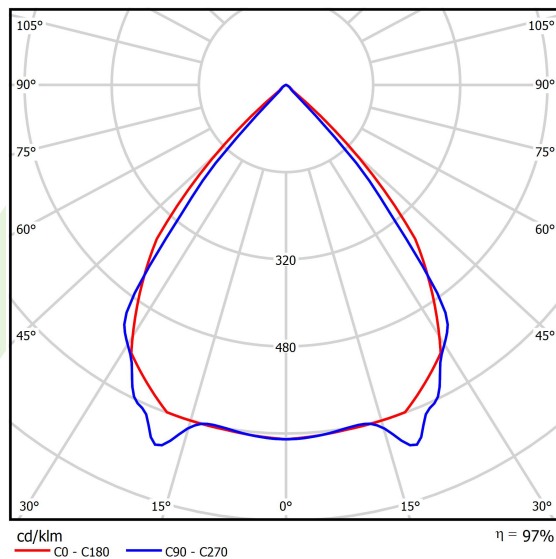

Mechanical data

Assembly	directly mounted to ceiling construction or surface mounted on slings using accessories
Material	aluminum
Color	RAL 9016 (white)
Diffuser	LOUVER (anti-glare louver)
Impact resistant	IK04
Dimensions [mm]	840 x 60 x 70

A graph of light