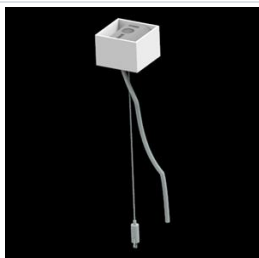

Accessories

Index 6E1-500KW341P-5
Name SUSPENSION NEW TYPE-A 34
LENGHT 1,5M WIRE 5X 1-POINT