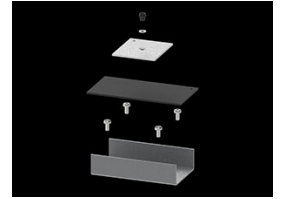

Index 19.2110.0002.34

Type X-LINE PRO LOUVER LINE
MIDDLE SET 34