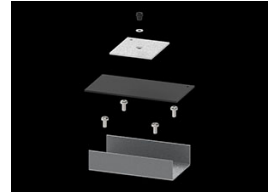

Index 19.2110.0002.24

Name X-LINE PRO LOUVER LINE
MIDDLE SET 24