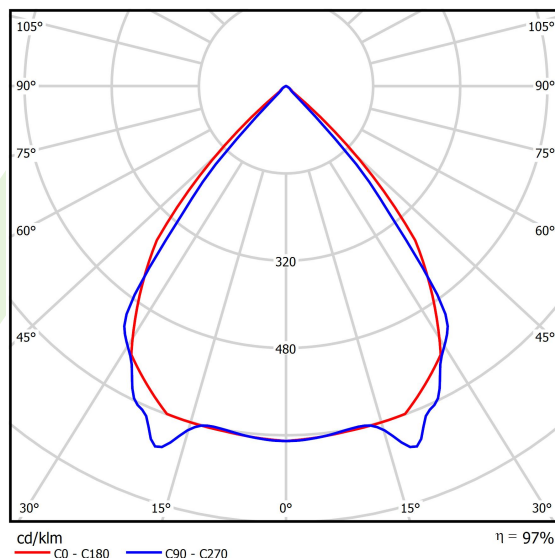

Mechanical data

Assembly	directly mounted to ceiling construction or surface mounted on slings using accessories
Material	aluminum
Color	anodised aluminum
Diffuser	LOUVER (anti-glare louver)
Impact resistant	IK04
Weight [kg]	2,1
Dimensions [mm]	840 x 60 x 70

A graph of light