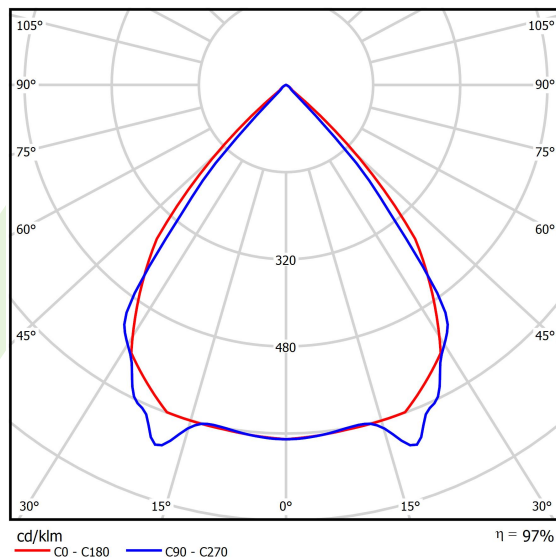

Mechanical data

Assembly	directly mounted to ceiling construction or surface mounted on slings using accessories
Material	aluminum
Color	anodised aluminum
Diffuser	LOUVER (anti-glare louver)
Impact resistant	IK04
Dimensions [mm]	840 x 60 x 70

A graph of light