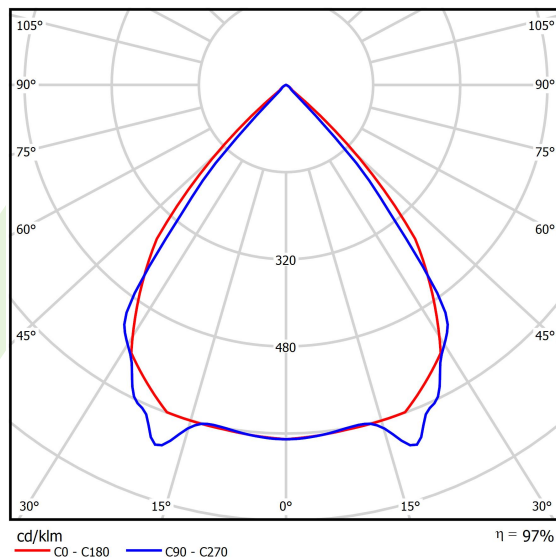

Mechanical data

Assembly	directly mounted to ceiling construction or surface mounted on slings using accessories
Material	aluminum
Color	RAL 9005 (black)
Diffuser	LOUVER (anti-glare louver)
Impact resistant	IK04
Dimensions [mm]	840 x 60 x 70

A graph of light