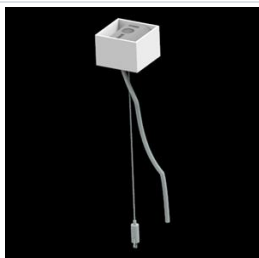

Product: X-LINE PRO 3000 LOUVER E 04 840 LINE / L-840MM

Index: 19.2110.3241.04

Description

Light fitting made out of aluminium profile. Simple luminaire construction (no mounting plates or LED plates). LEDs in the standard version are mounted by inserting them into the slot in the middle of the profile. Direct (down) light distribution. Available optical systems: anti-glare louvre (silver, white or black on request). The luminaire is available in a line version. Available colors: anodized aluminum, black RAL 9005, white RAL 9016 or any color from the RAL palette on request. Gray, white or black polycarbonate end caps. Plastic plate (HIPS) masking the electronics compartment (only in luminaires with direct distribution). Possibility to use an aluminum snap-on aluminum cover. The use of luminaires typically for offices.

Mechanical data

Assembly	directly mounted to ceiling construction or surface mounted on slings using accessories
Material	aluminum
Color	RAL 9005 (black)
Diffuser	LOUVER (anti-glare louver)
Impact resistant	IK04
Dimensions [mm]	840 x 60 x 70

A graph of light

Accessories

Index 6E1-500KW041P-3
Name SUSPENSION NEW TYPE-A 04
LENGHT 1,5M WIRE 3X 1-POINT

Index 19.3272.1205.00
Name SUSPENSION NEW TYPE-E
LENGHT-1,5 METER WITHOUT
WIRE 1-POINT

Index 19.2110.0001.04
Name X-LINE PRO LOUVER LINE
FRONT+END SET 04