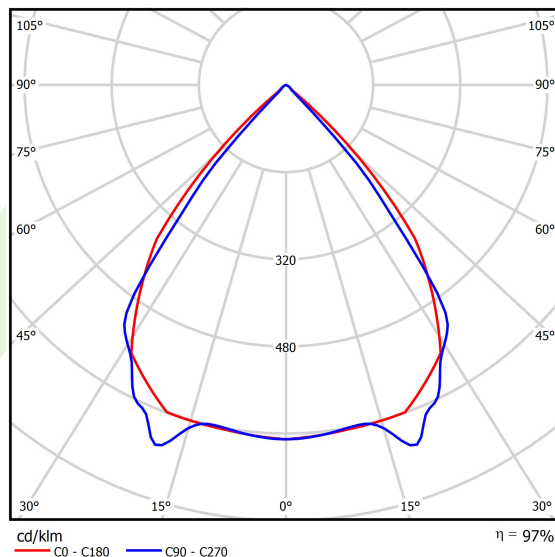

Mechanical data

Assembly	directly mounted to ceiling construction or surface mounted on slings using accessories
Material	aluminum
Color	anodised aluminum
Diffuser	LOUVER (anti-glare louver)
Impact resistant	IK04
Dimensions [mm]	840 x 60 x 70

A graph of light