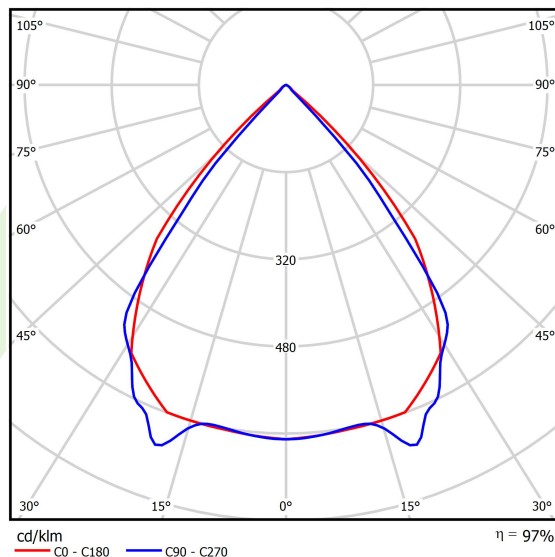

Mechanical data

Assembly	directly mounted to ceiling construction or surface mounted on slings using accessories
Material	aluminum
Color	RAL 9005 (black)
Diffuser	LOUVER (anti-glare louver)
Impact resistant	IK04
Dimensions [mm]	840 x 60 x 70

A graph of light