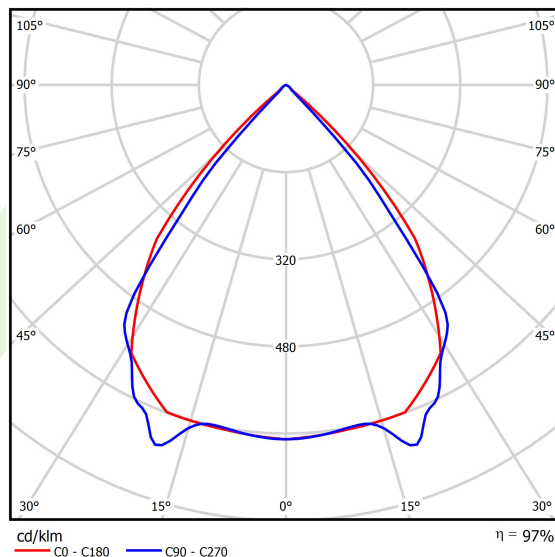

## Light and electrical data

Light source	LED
Luminous flux LED [lm]	3159
LED power [W]	16,8
Luminaire luminous flux [lm]	3067,4
Power of luminaire [W]	19,1
Luminaire's light efficiency [lm/W]	160,6
Color of the light [K]	3000
CRI	>80
SDCM (LED sources)	3
Beam angle [°]	(C0-C180) / (C90-C270) - 82,4° / 76,2°
Photobiological risk class (IEC/EN 62471)	RG0
Protection against electric shock	I
Protection degree	IP40
Voltage	220..240 V, 50..60 Hz
Lifetime of LED sources [h]	100000
Lx/By	L80/B10
Operating temperature range [°C]	5 ÷ 35
Driver	standard on/off (E)
Power factor cos φ	>0,95
Circuit load capacity	22 (B10), 35 (B16), 36 (C10), 59 (C16)

**A graph of light**