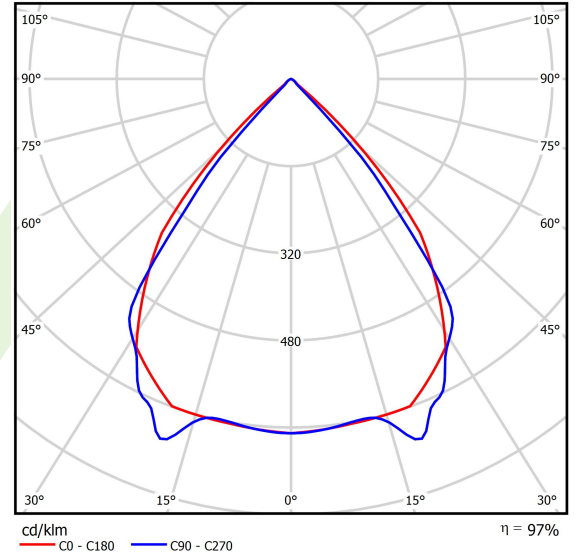

Mechanical data

Assembly	directly mounted to ceiling construction or surface mounted on slings using accessories
Material	aluminum
Color	RAL 9005 (black)
Diffuser	LOUVER (anti-glare louver)
Impact resistant	IK04
Dimensions [mm]	560 x 60 x 70

A graph of light