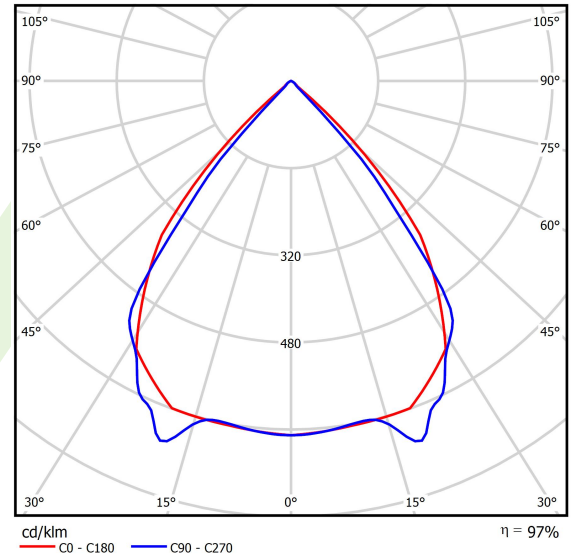

Mechanical data

Assembly	directly mounted to ceiling construction or surface mounted on slings using accessories
Material	aluminum
Color	RAL 9005 (black)
Diffuser	LOUVER (anti-glare louver)
Impact resistant	IK04
Dimensions [mm]	560 x 60 x 70

A graph of light