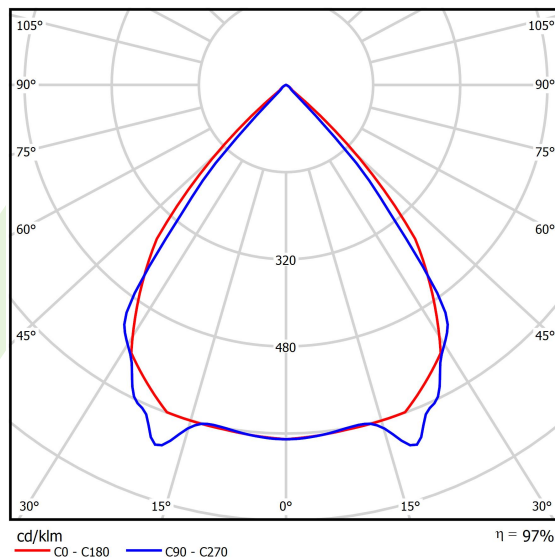

## Light and electrical data

Light source	LED
Luminous flux LED [lm]	2105,5
LED power [W]	11,2
Luminaire luminous flux [lm]	2044,5
Power of luminaire [W]	13,2
Luminaire's light efficiency [lm/W]	154,9
Color of the light [K]	3000
CRI	>80
SDCM (LED sources)	3
Beam angle [°]	(C0-C180) / (C90-C270) - 82,4° / 76,2°
Photobiological risk class (IEC/EN 62471)	RG0
Protection against electric shock	I
Protection degree	IP40
Voltage	220..240 V, 50..60 Hz
Lifetime of LED sources [h]	100000
Lx/By	L80/B10
Operating temperature range [°C]	5 ÷ 35
Driver	standard on/off (E)
Power factor cos φ	>0,95
Circuit load capacity	46 (B10), 74 (B16), 72 (C10), 115 (C16)

## A graph of light