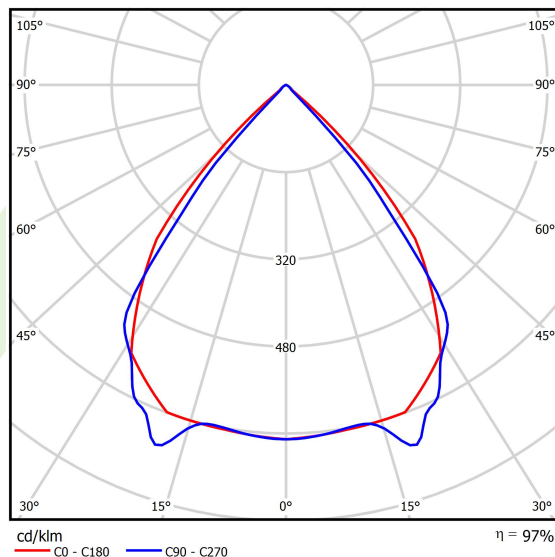

## Light and electrical data

Light source	LED
Luminous flux LED [lm]	8864
LED power [W]	44,8
Luminaire luminous flux [lm]	8606,9
Power of luminaire [W]	50,9
Luminaire's light efficiency [lm/W]	169,1
Color of the light [K]	4000
CRI	>80
SDCM (LED sources)	3
Beam angle [°]	(C0-C180) / (C90-C270) - 82,4° / 76,2°
Photobiological risk class (IEC/EN 62471)	RG0
Protection against electric shock	I
Protection degree	IP40
Voltage	220..240 V, 50..60 Hz
Lifetime of LED sources [h]	100000
Lx/By	L80/B10
Operating temperature range [°C]	5 ÷ 35
Driver	DIM DALI (EDD)
Power factor cos φ	>0,95
Circuit load capacity	14 (B10), 23 (B16), 22 (C10), 35 (C16)

## A graph of light