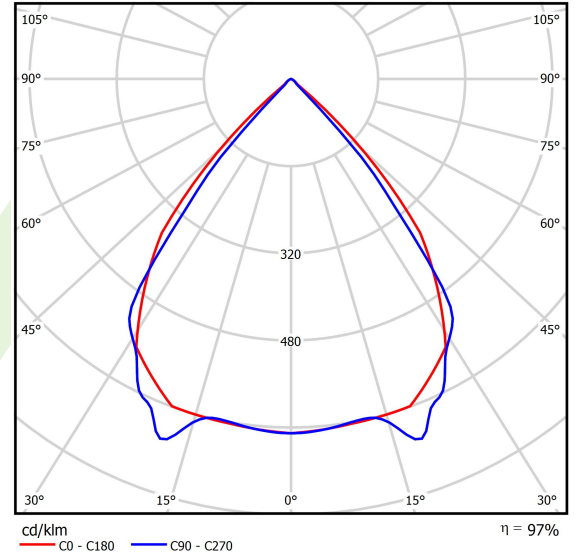

Mechanical data

Assembly	directly mounted to ceiling construction or surface mounted on slings using accessories
Material	aluminum
Color	anodised aluminum
Diffuser	LOUVER (anti-glare louver)
Impact resistant	IK04
Dimensions [mm]	2244 x 60 x 70

A graph of light