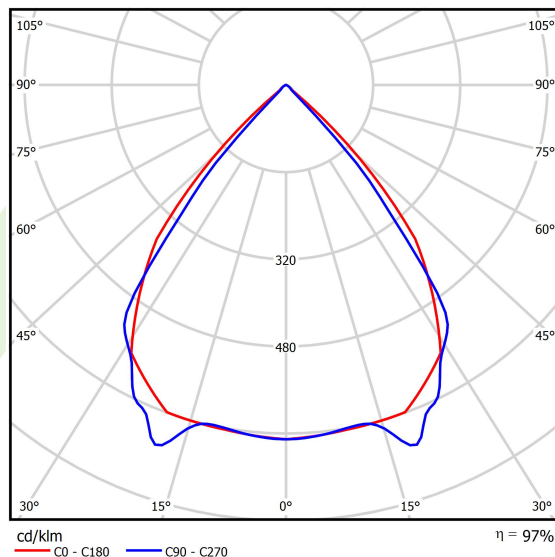

Mechanical data

Assembly	directly mounted to ceiling construction or surface mounted on slings using accessories
Material	aluminum
Color	anodised aluminum
Diffuser	LOUVER (anti-glare louver)
Impact resistant	IK04
Dimensions [mm]	2244 x 60 x 70

A graph of light