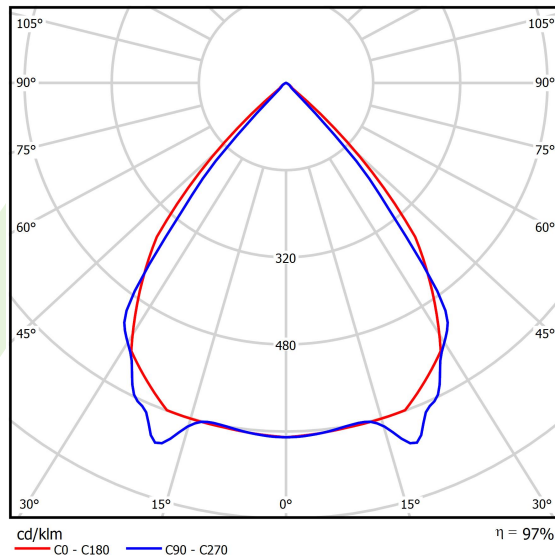

Mechanical data

Assembly	directly mounted to ceiling construction or surface mounted on slings using accessories
Material	aluminum
Color	RAL 9005 (black)
Diffuser	LOUVER (anti-glare louver)
Impact resistant	IK04
Dimensions [mm]	2244 x 60 x 70

A graph of light