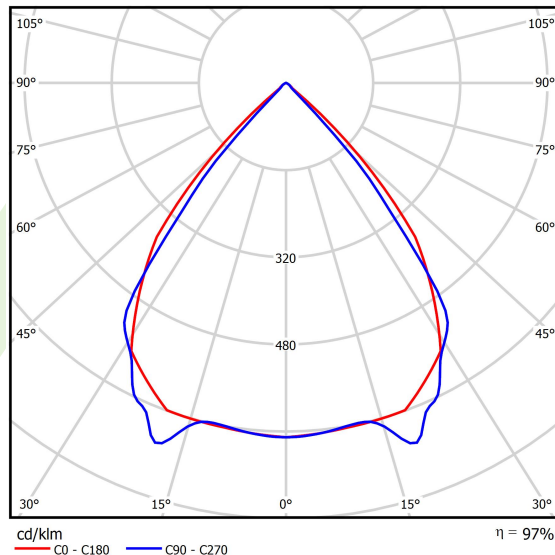

Mechanical data

Assembly	directly mounted to ceiling construction or surface mounted on slings using accessories
Material	aluminum
Color	RAL 9016 (white)
Diffuser	LOUVER (anti-glare louver)
Impact resistant	IK04
Dimensions [mm]	2244 x 60 x 70

A graph of light