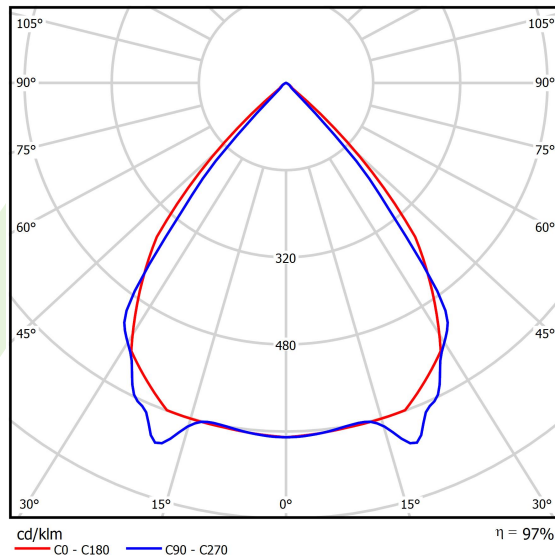

Mechanical data

Assembly	directly mounted to ceiling construction or surface mounted on slings using accessories
Material	aluminum
Color	anodised aluminum
Diffuser	LOUVER (anti-glare louver)
Impact resistant	IK04
Dimensions [mm]	2244 x 60 x 70

A graph of light