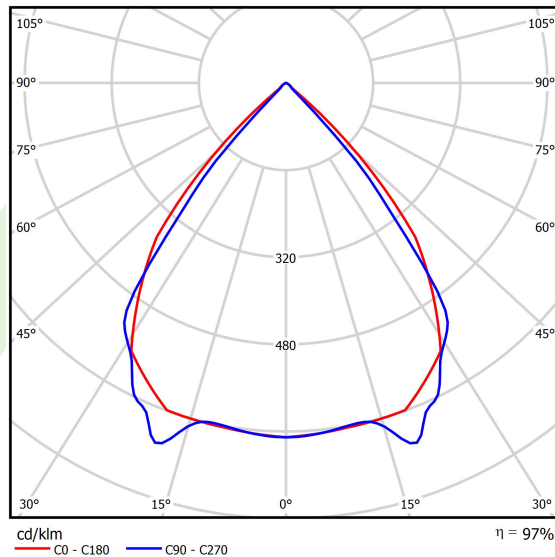

Mechanical data

Assembly	directly mounted to ceiling construction or surface mounted on slings using accessories
Material	aluminum
Color	RAL 9005 (black)
Diffuser	LOUVER (anti-glare louver)
Impact resistant	IK04
Dimensions [mm]	2244 x 60 x 70

A graph of light