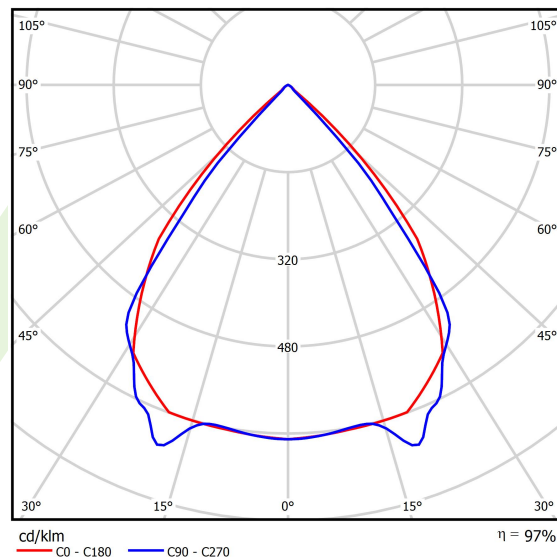

Mechanical data

Assembly	directly mounted to ceiling construction or surface mounted on slings using accessories
Material	aluminum
Color	RAL 9016 (white)
Diffuser	LOUVER (anti-glare louver)
Impact resistant	IK04
Dimensions [mm]	1684 x 60 x 70

A graph of light