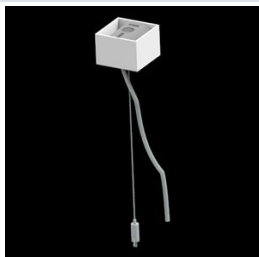

## Description

Light fitting made out of aluminium profile. Simple luminaire construction (no mounting plates or LED plates). LEDs in the standard version are mounted by inserting them into the slot in the middle of the profile. Direct (down) light distribution. Available optical systems: anti-glare louvre (silver, white or black on request). The luminaire is available in a single version. Available colors: anodized aluminum, black RAL 9005, white RAL 9016 or any color from the RAL palette on request. Gray, white or black polycarbonate end caps. Plastic plate (HIPS) masking the electronics compartment (only in luminaires with direct distribution). Possibility to use an aluminum snap-on aluminum cover. The use of luminaires typically for offices.

**Mechanical data**

Assembly	directly mounted to ceiling construction or surface mounted on slings using accessories
Material	aluminum
Color	anodised aluminum
Diffuser	LOUVER (anti-glare louver)
Impact resistant	IK04
Dimensions [mm]	1684 x 60 x 70

**A graph of light**

**Accessories**

Index 6E1-500KWAN1P-5  
 Name SUSPENSION NEW TYPE-A 24  
 LENGHT 1,5M WIRE 5X 1-POINT

Index 19.3272.1205.00  
 Name SUSPENSION NEW TYPE-E  
 LENGHT-1,5 METER WITHOUT  
 WIRE 1-POINT