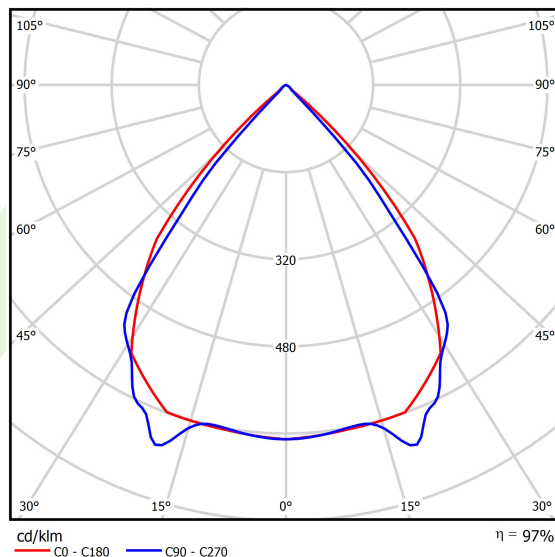

Mechanical data

Assembly	directly mounted to ceiling construction or surface mounted on slings using accessories
Material	aluminum
Color	anodised aluminum
Diffuser	LOUVER (anti-glare louver)
Impact resistant	IK04
Dimensions [mm]	1684 x 60 x 70

A graph of light