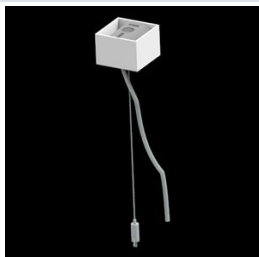

Accessories

Index 6E1-500KWAN1P-5
Name SUSPENSION NEW TYPE-A 24
LENGHT 1,5M WIRE 5X 1-POINT