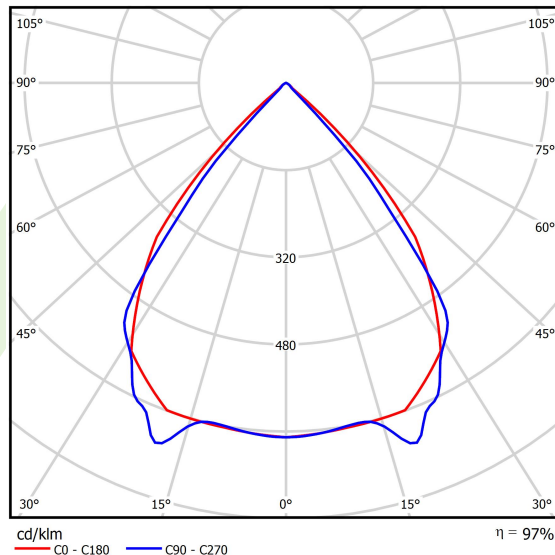

Mechanical data

Assembly	directly mounted to ceiling construction or surface mounted on slings using accessories
Material	aluminum
Color	RAL 9005 (black)
Diffuser	LOUVER (anti-glare louver)
Impact resistant	IK04
Dimensions [mm]	1684 x 60 x 70

A graph of light