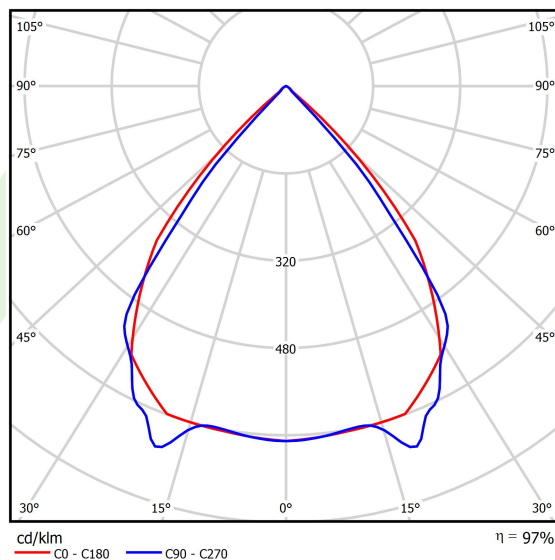

Mechanical data

Assembly	directly mounted to ceiling construction or surface mounted on slings using accessories
Material	aluminum
Color	RAL 9016 (white)
Diffuser	LOUVER (anti-glare louver)
Impact resistant	IK04
Weight [kg]	2,7
Dimensions [mm]	1684 x 60 x 70

A graph of light