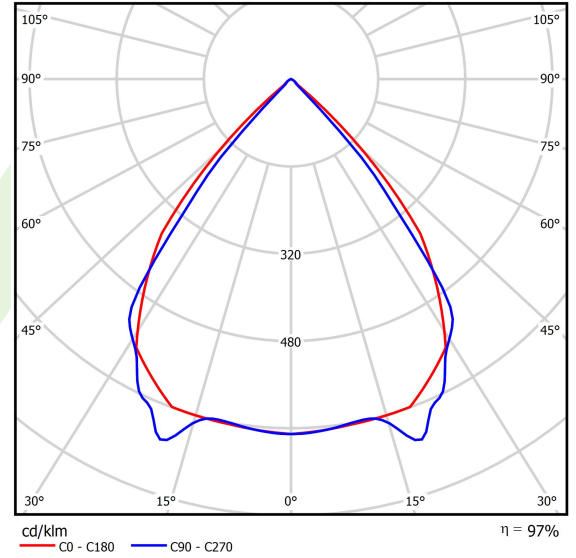

Mechanical data

Assembly	directly mounted to ceiling construction or surface mounted on slings using accessories
Material	aluminum
Color	RAL 9016 (white)
Diffuser	LOUVER (anti-glare louver)
Impact resistant	IK04
Weight [kg]	2,7
Dimensions [mm]	1684 x 60 x 70

A graph of light