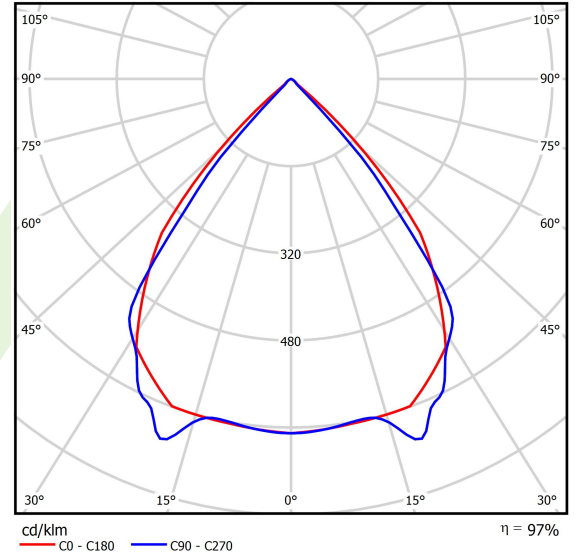

Mechanical data

Assembly	directly mounted to ceiling construction or surface mounted on slings using accessories
Material	aluminum
Color	anodised aluminum
Diffuser	LOUVER (anti-glare louver)
Impact resistant	IK04
Dimensions [mm]	1684 x 60 x 70

A graph of light