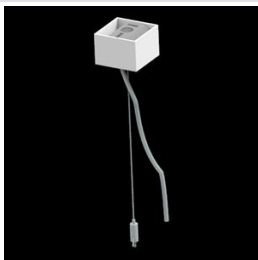

Accessories

Index 6E1-500KW041P-3
Name SUSPENSION NEW TYPE-A 04
LENGHT 1,5M WIRE 3X 1-POINT