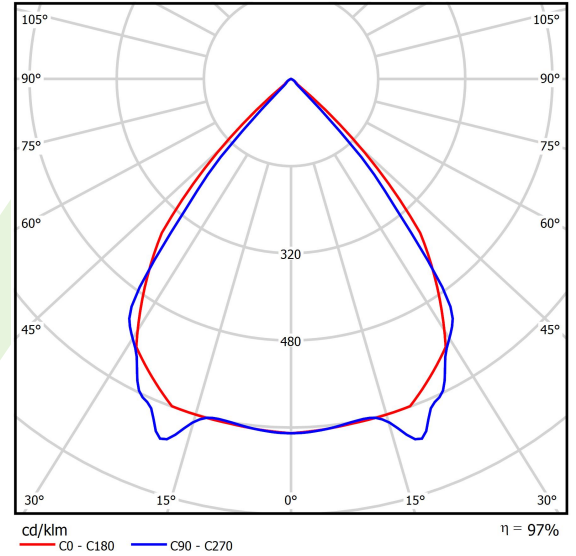

Mechanical data

Assembly	directly mounted to ceiling construction or surface mounted on slings using accessories
Material	aluminum
Color	RAL 9005 (black)
Diffuser	LOUVER (anti-glare louver)
Impact resistant	IK04
Dimensions [mm]	1684 x 60 x 70

A graph of light