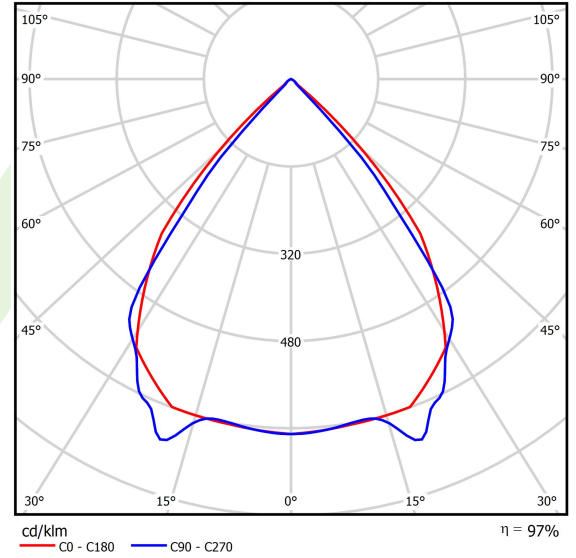

Mechanical data

Assembly	directly mounted to ceiling construction or surface mounted on slings using accessories
Material	aluminum
Color	RAL 9005 (black)
Diffuser	LOUVER (anti-glare louver)
Impact resistant	IK04
Weight [kg]	2,7
Dimensions [mm]	1684 x 60 x 70

A graph of light