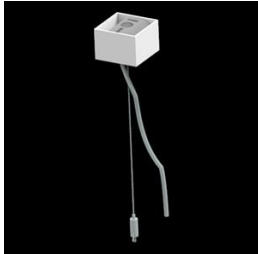

Accessories

Index 6E1-500KW041P-3

Name SUSPENSION NEW TYPE-A 04
LENGHT 1,5M WIRE 3X 1-POINT