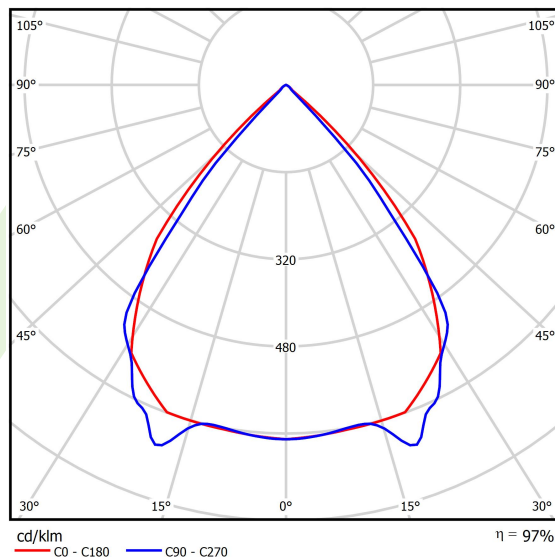

Mechanical data

Assembly	directly mounted to ceiling construction or surface mounted on slings using accessories
Material	aluminum
Color	RAL 9016 (white)
Diffuser	LOUVER (anti-glare louver)
Impact resistant	IK04
Dimensions [mm]	1684 x 60 x 70

A graph of light