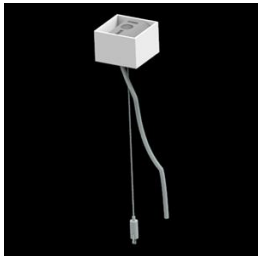

Product: X-LINE PRO 6000 LOUVER EDD 04 830 / L-1684MM

Index: 19.2109.3433.04

Description

Light fitting made out of aluminium profile. Simple luminaire construction (no mounting plates or LED plates). LEDs in the standard version are mounted by inserting them into the slot in the middle of the profile. Direct (down) light distribution. Available optical systems: anti-glare louvre (silver, white or black on request). The luminaire is available in a single version. Available colors: anodized aluminum, black RAL 9005, white RAL 9016 or any color from the RAL palette on request. Gray, white or black polycarbonate end caps. Plastic plate (HIPS) masking the electronics compartment (only in luminaires with direct distribution). Possibility to use an aluminum snap-on aluminum cover. The use of luminaires typically for offices.

Mechanical data

| | |
|------------------|---|
| Assembly | directly mounted to ceiling construction or surface mounted on slings using accessories |
| Material | aluminum |
| Color | RAL 9005 (black) |
| Diffuser | LOUVER (anti-glare louver) |
| Impact resistant | IK04 |
| Dimensions [mm] | 1684 x 60 x 70 |

A graph of light

Accessories

Index 6E1-500KW041P-5

Name SUSPENSION NEW TYPE-A 04
LENGHT 1,5M WIRE 5X 1-POINT

Index 19.3272.1205.00

Name SUSPENSION NEW TYPE-E
LENGHT-1,5 METER WITHOUT
WIRE 1-POINT

Index 19.2117.0007.04