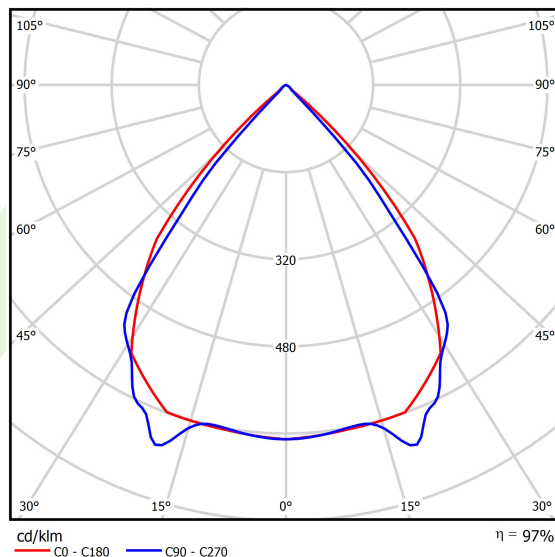

Mechanical data

Assembly	directly mounted to ceiling construction or surface mounted on slings using accessories
Material	aluminum
Color	RAL 9005 (black)
Diffuser	LOUVER (anti-glare louver)
Impact resistant	IK04
Dimensions [mm]	1684 x 60 x 70

A graph of light