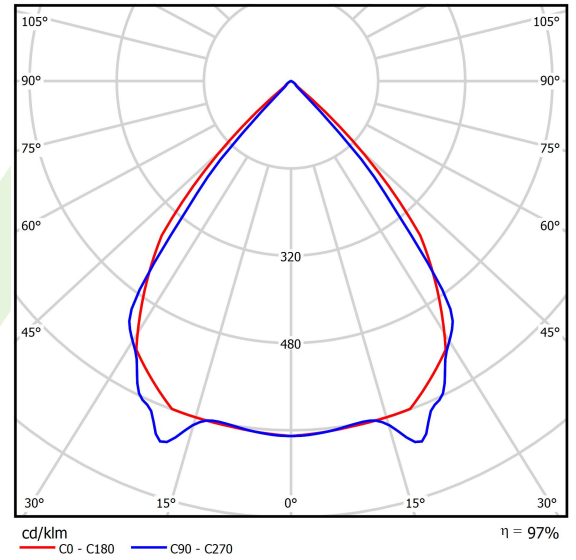

Mechanical data

Assembly	directly mounted to ceiling construction or surface mounted on slings using accessories
Material	aluminum
Color	anodised aluminum
Diffuser	LOUVER (anti-glare louver)
Impact resistant	IK04
Weight [kg]	2,7
Dimensions [mm]	1684 x 60 x 70

A graph of light