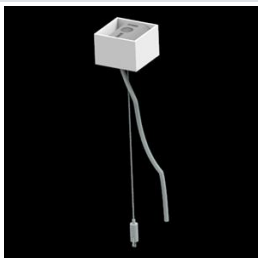

Accessories

Index 6E1-500KWAN1P-3
Name SUSPENSION NEW TYPE-A 24
LENGHT 1,5M WIRE 3X 1-POINT