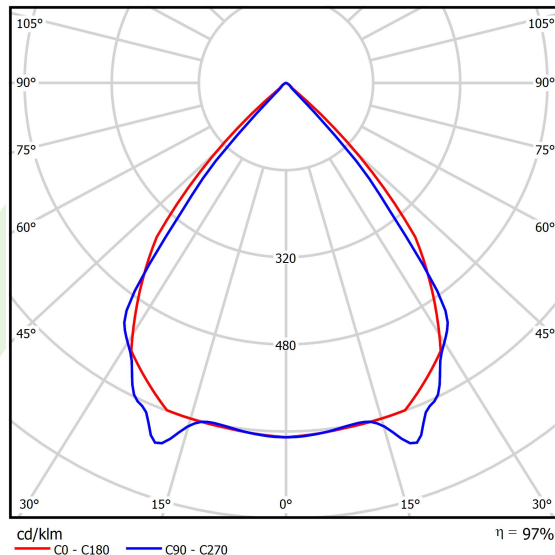

Mechanical data

Assembly	directly mounted to ceiling construction or surface mounted on slings using accessories
Material	aluminum
Color	anodised aluminum
Diffuser	LOUVER (anti-glare louver)
Impact resistant	IK04
Dimensions [mm]	1684 x 60 x 70

A graph of light