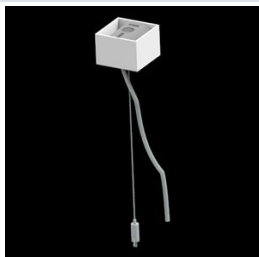

Accessories

Index 6E1-500KW341P-5
Name SUSPENSION NEW TYPE-A 34
LENGHT 1,5M WIRE 5X 1-POINT