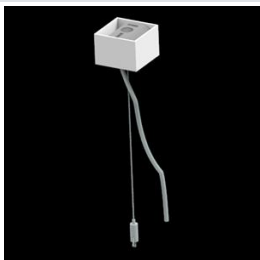

Accessories

Index 6E1-500KWAN1P-5
Name SUSPENSION NEW TYPE-A 24
LENGHT 1,5M WIRE 5X 1-POINT