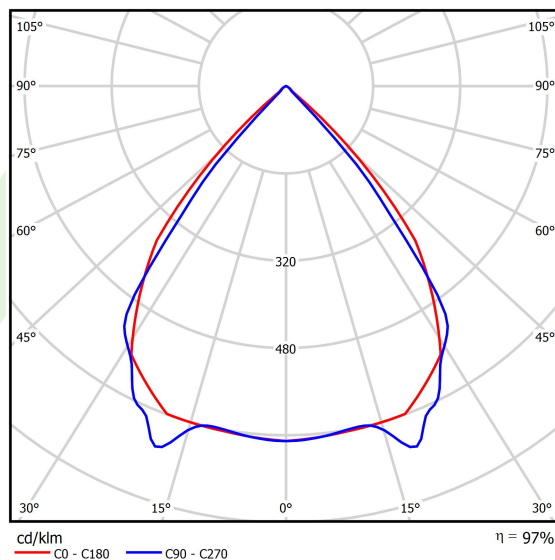

Mechanical data

Assembly	directly mounted to ceiling construction or surface mounted on slings using accessories
Material	aluminum
Color	anodised aluminum
Diffuser	LOUVER (anti-glare louver)
Impact resistant	IK04
Weight [kg]	2,05
Dimensions [mm]	1124 x 60 x 70

A graph of light