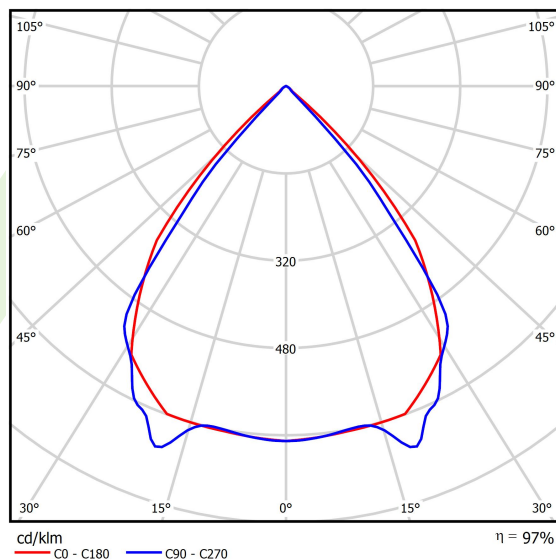

Mechanical data

Assembly	directly mounted to ceiling construction or surface mounted on slings using accessories
Material	aluminum
Color	anodised aluminum
Diffuser	LOUVER (anti-glare louver)
Impact resistant	IK04
Weight [kg]	2,05
Dimensions [mm]	1142 x 60 x 70

A graph of light