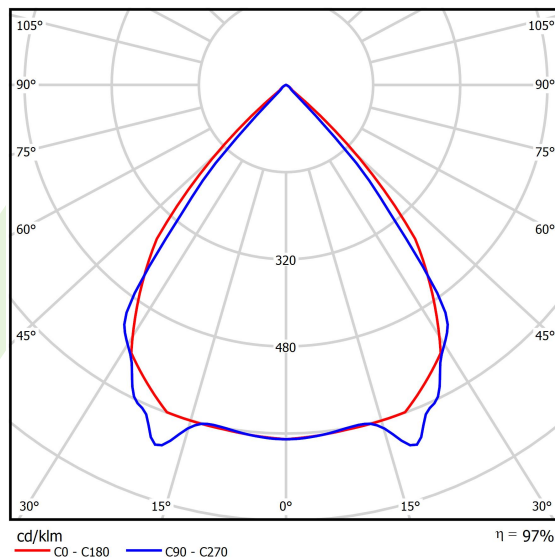

Mechanical data

Assembly	directly mounted to ceiling construction or surface mounted on slings using accessories
Material	aluminum
Color	RAL 9005 (black)
Diffuser	LOUVER (anti-glare louver)
Impact resistant	IK04
Dimensions [mm]	1124 x 60 x 70

A graph of light