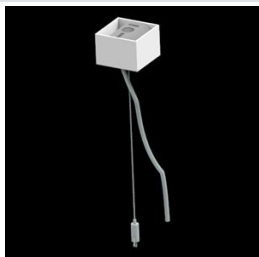

Product: X-LINE PRO 4000 LOUVER EDD 04 840 / L-1124MM

Index: 19.2109.3343.04

Description

Light fitting made out of aluminium profile. Simple luminaire construction (no mounting plates or LED plates). LEDs in the standard version are mounted by inserting them into the slot in the middle of the profile. Direct (down) light distribution. Available optical systems: anti-glare louvre (silver, white or black on request). The luminaire is available in a single version. Available colors: anodized aluminum, black RAL 9005, white RAL 9016 or any color from the RAL palette on request. Gray, white or black polycarbonate end caps. Plastic plate (HIPS) masking the electronics compartment (only in luminaires with direct distribution). Possibility to use an aluminum snap-on aluminum cover. The use of luminaires typically for offices.

Mechanical data

| | |
|------------------|---|
| Assembly | directly mounted to ceiling construction or surface mounted on slings using accessories |
| Material | aluminum |
| Color | RAL 9005 (black) |
| Diffuser | LOUVER (anti-glare louver) |
| Impact resistant | IK04 |
| Dimensions [mm] | 1124 x 60 x 70 |

A graph of light

Accessories

Index 6E1-500KW041P-5
 Name SUSPENSION NEW TYPE-A 04
 LENGHT 1,5M WIRE 5X 1-POINT

Index 19.3272.1205.00
 Name SUSPENSION NEW TYPE-E
 LENGHT-1,5 METER WITHOUT
 WIRE 1-POINT

Index 19.2117.0007.04
 Name X-LINE PRO COMPACT L-DOWN
 SURFACE BRACKET SET 04