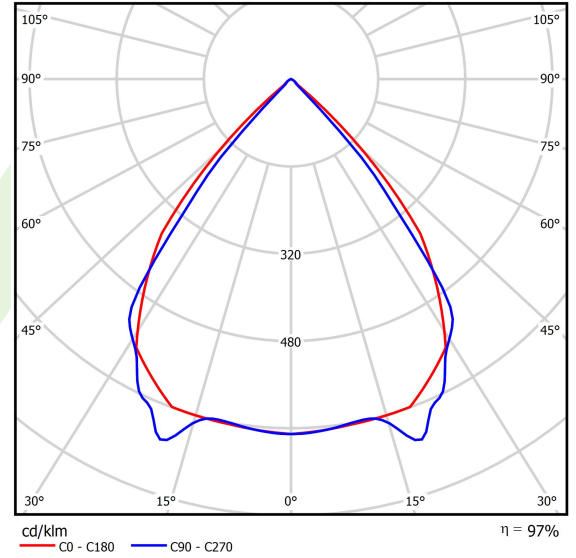

Mechanical data

Assembly	directly mounted to ceiling construction or surface mounted on slings using accessories
Material	aluminum
Color	RAL 9016 (white)
Diffuser	LOUVER (anti-glare louver)
Impact resistant	IK04
Weight [kg]	1,8
Dimensions [mm]	1124 x 60 x 70

A graph of light