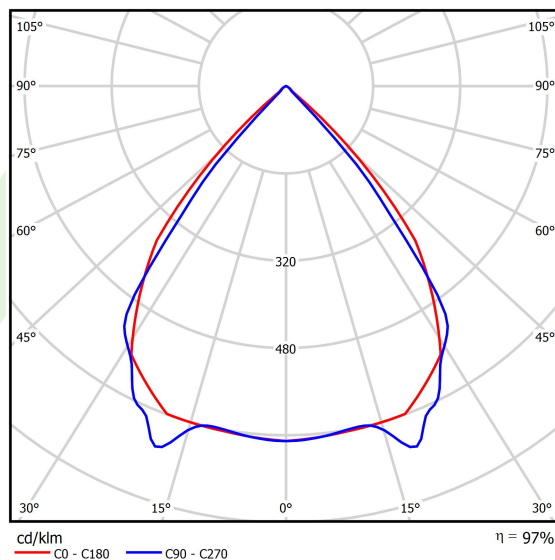

Mechanical data

Assembly	directly mounted to ceiling construction or surface mounted on slings using accessories
Material	aluminum
Color	RAL 9016 (white)
Diffuser	LOUVER (anti-glare louver)
Impact resistant	IK04
Weight [kg]	1,8
Dimensions [mm]	1124 x 60 x 70

A graph of light