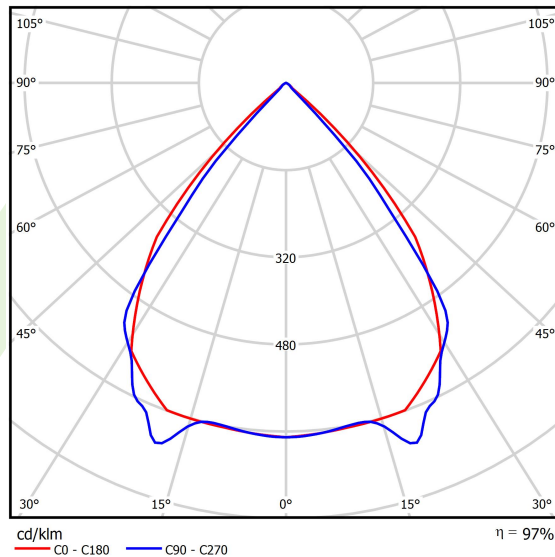

Mechanical data

Assembly	directly mounted to ceiling construction or surface mounted on slings using accessories
Material	aluminum
Color	RAL 9016 (white)
Diffuser	LOUVER (anti-glare louver)
Impact resistant	IK04
Dimensions [mm]	1124 x 60 x 70

A graph of light