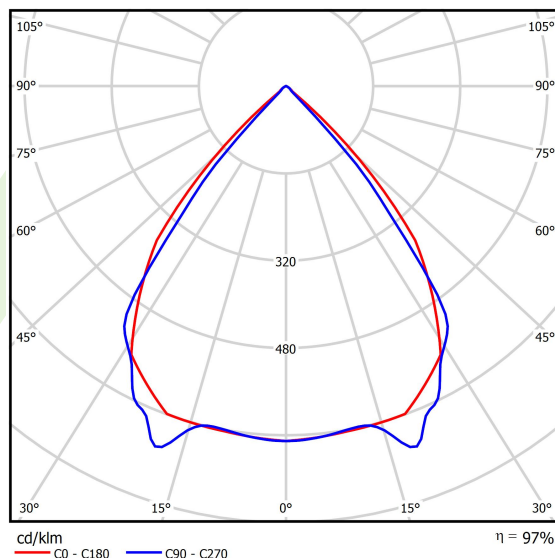

## Light and electrical data

Light source	LED
Luminous flux LED [lm]	4432
LED power [W]	22,4
Luminaire luminous flux [lm]	4303,5
Power of luminaire [W]	25,5
Luminaire's light efficiency [lm/W]	168,8
Color of the light [K]	4000
CRI	>80
SDCM (LED sources)	3
Beam angle [°]	(C0-C180) / (C90-C270) - 82,4° / 76,2°
Photobiological risk class (IEC/EN 62471)	RG0
Protection against electric shock	I
Protection degree	IP40
Voltage	220..240 V, 50..60 Hz
Lifetime of LED sources [h]	100000
Lx/By	L80/B10
Operating temperature range [°C]	5 ÷ 35
Driver	standard on/off (E)
Power factor cos φ	>0,95
Circuit load capacity	22 (B10), 34 (B16), 33 (C10), 54 (C16)

## A graph of light