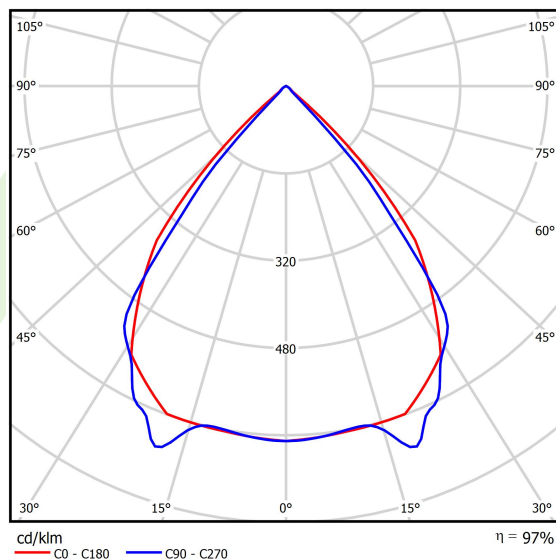

Mechanical data

Assembly	directly mounted to ceiling construction or surface mounted on slings using accessories
Material	aluminum
Color	anodised aluminum
Diffuser	LOUVER (anti-glare louver)
Impact resistant	IK04
Weight [kg]	2,05
Dimensions [mm]	1124 x 60 x 70

A graph of light