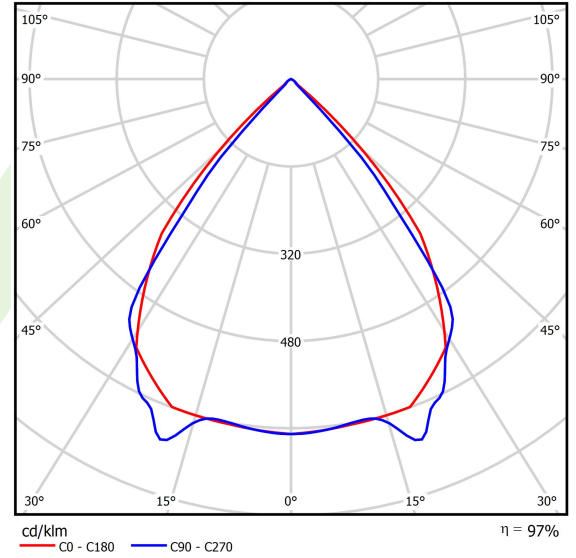

Mechanical data

Assembly	directly mounted to ceiling construction or surface mounted on slings using accessories
Material	aluminum
Color	anodised aluminum
Diffuser	LOUVER (anti-glare louver)
Impact resistant	IK04
Weight [kg]	2,05
Dimensions [mm]	1124 x 60 x 70

A graph of light