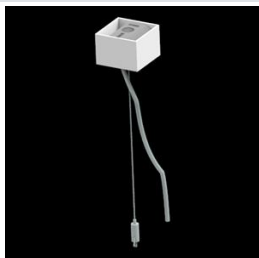

Accessories

Index 6E1-500KWAN1P-3

Name SUSPENSION NEW TYPE-A 24
LENGHT 1,5M WIRE 3X 1-POINT