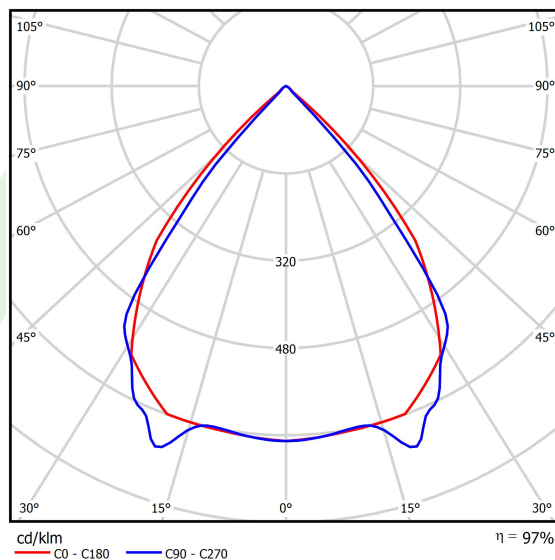

Mechanical data

Assembly	directly mounted to ceiling construction or surface mounted on slings using accessories
Material	aluminum
Color	anodised aluminum
Diffuser	LOUVER (anti-glare louver)
Impact resistant	IK04
Weight [kg]	2,05
Dimensions [mm]	1142 x 60 x 70

A graph of light